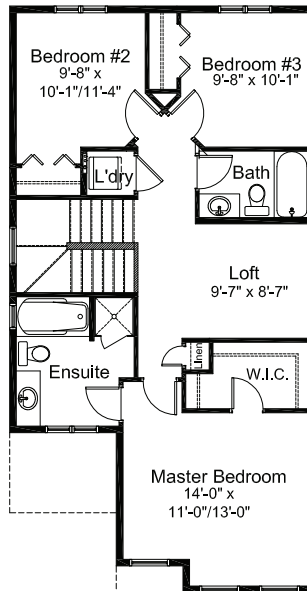

# Quick Possession Homes

THE  
COLORADO  
1,602 SQ.FT.

108 Ranch Rise, Strathmore  
Lot 3 | Block 17

\$  
Incl. House Lot & GST

Main Floor 696 sq. ft.

Upper Floor 906 sq. ft.

## FEATURES

- Knock down ceiling through-out
- Laminate flooring on the main floor
- Tiles in all bathrooms, laundry closet, and mudroom
- Granite in the kitchen with under mount sink
- Whirlpool stainless steel appliances
- Large Great room
- Cantilever fireplace finished with mantle and columns
- 4 piece Ensuite comes with granite countertop
- Large walk in closet off the Master bedroom
- 12'x8' deck