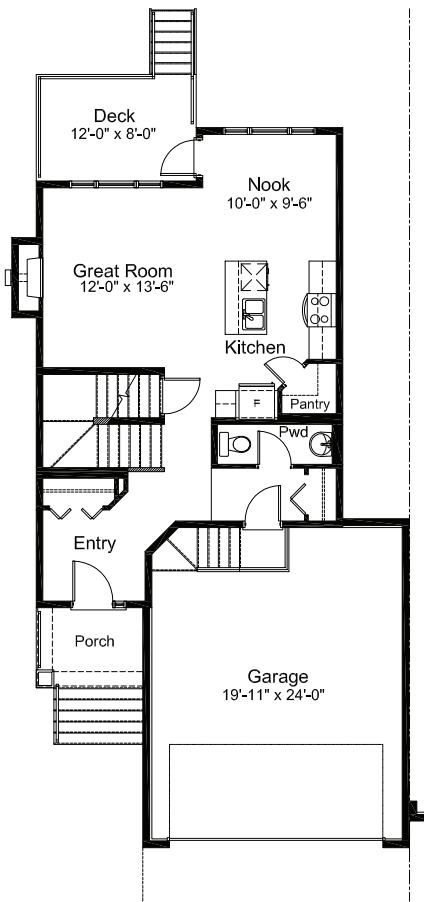

# Quick Possession Homes

THE  
COLORADO  
1,602 SQ.FT.

108 Ranch Rise, Strathmore  
Lot 3 | Block 17

\$  
Incl. House Lot & GST

Main Floor 696 sq. ft.

Upper Floor 906 sq. ft.

## FEATURES

- Knock down ceiling through-out
- Laminate flooring on the main floor
- Tiles in all bathrooms, laundry closet, and mudroom
- Granite in the kitchen with under mount sink
- Whirlpool stainless steel appliances
- Large Great room
- Cantilever fireplace finished with mantle and columns
- 4 piece Ensuite comes with granite countertop
- Large walk in closet off the Master bedroom
- 12'x8' deck