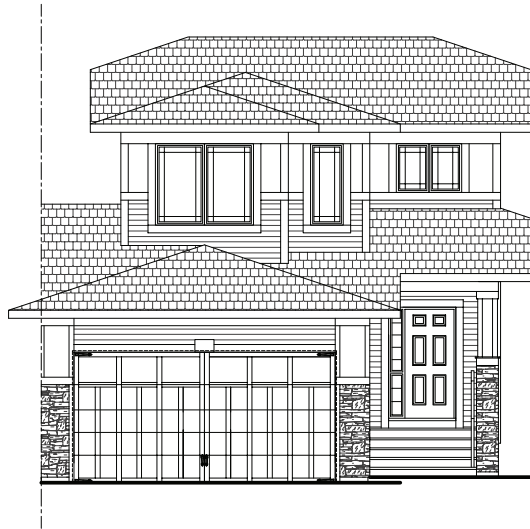

# Quick Possession Homes

Main Floor 696 sq. ft.

Upper Floor 784 sq. ft.

\$  
Incl. House Lot & GST

**THE**  
**COLORADO**  
1,602 SQ.FT.

**THE RANCH**  
STRATHMORE

120 Ranch Rise, Strathmore  
Lot 6 | Block 17