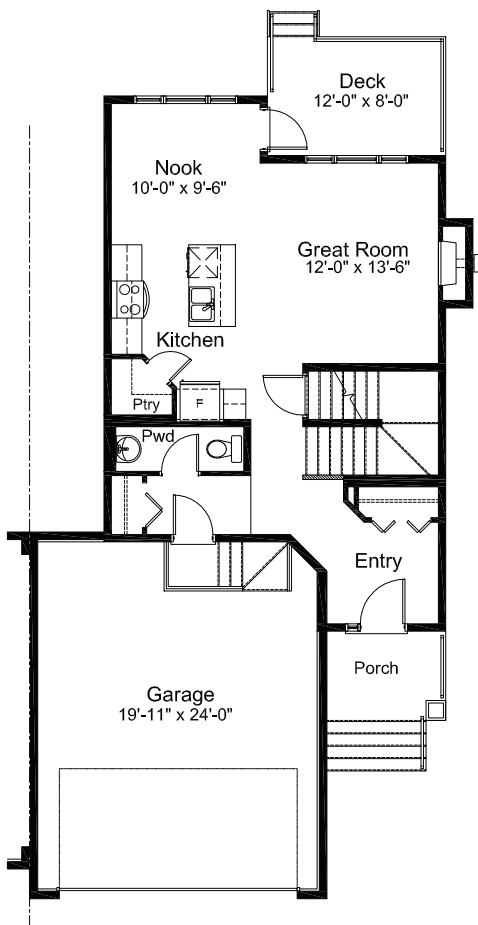

# Quick Possession Homes

Main Floor 696 sq. ft.

Upper Floor 784 sq. ft.

\$  
Incl. House Lot & GST

**THE**  
**COLORADO**  
1,602 SQ.FT.

**THE RANCH**  
STRATHMORE

120 Ranch Rise, Strathmore  
Lot 6 | Block 17

## FEATURES

- Knock down ceiling through-out
- Laminate flooring on the main floor
- Tiles in all bathrooms, laundry closet, and mudroom
- Granite countertops in the kitchen
- Large Great Room
- Loft Area
- Cantilever fireplace finished with mantle and columns
- Large walk in closet off the Master bedroom
- 12'x8' deck