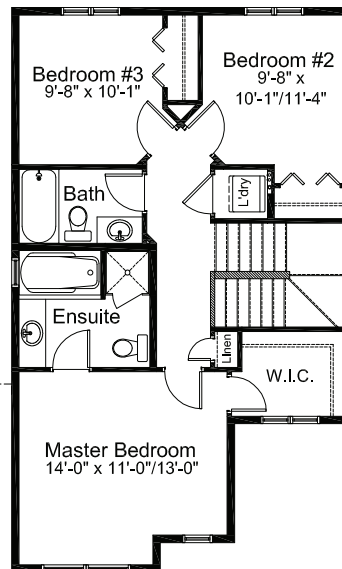

# Quick Possession Homes

Main Floor 696 sq. ft.

Upper Floor 784 sq. ft.

\$  
Incl. House Lot & GST

**THE**  
**COLORADO**  
1,602 SQ.FT.

**THE RANCH**  
STRATHMORE

120 Ranch Rise, Strathmore  
Lot 6 | Block 17

## FEATURES

- Knock down ceiling through-out
- Laminate flooring on the main floor
- Tiles in all bathrooms, laundry closet, and mudroom
- Granite countertops in the kitchen
- Large Great Room
- Loft Area
- Cantilever fireplace finished with mantle and columns
- Large walk in closet off the Master bedroom
- 12'x8' deck